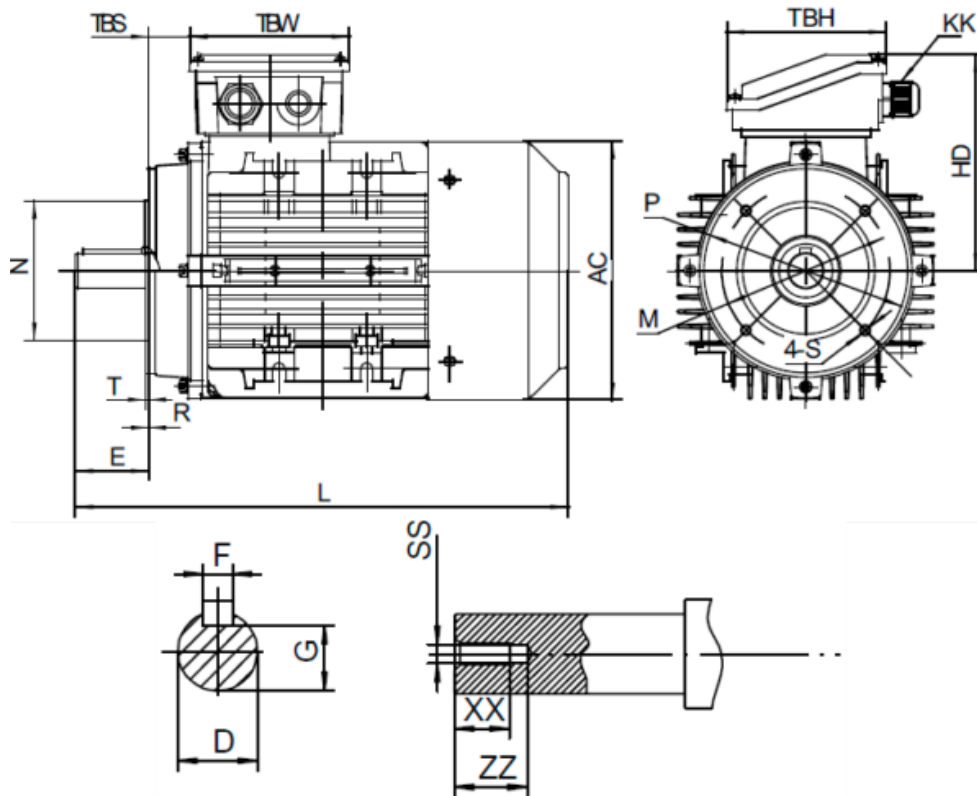

Data Sheet

Article number: 2518015006250140

Description: Kleedrive T3A 160L2-6 15.0kw 900 rpm UL/CSA
3x400/690V 50 HZ IP55 B14 Eff=90,3%

Measures

AA = 314	L = 616/660	TBH = 148
AC = Ø314	M = Ø215	TBS = 64
AD = 391	N = Ø180	TBW = 148
D = Ø42	P = Ø250	XX = 36
E = 110	R = 0	ZZ = 45
F = 12	S = M12	
G = 37	SS = M16	
HD = 231	T = 4	